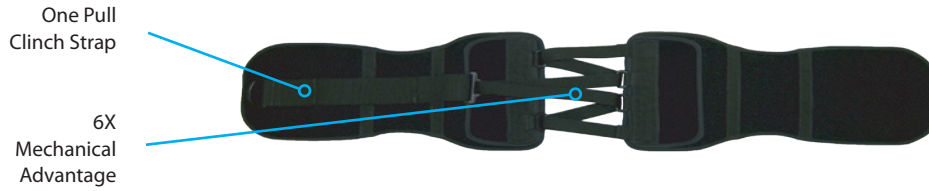

# NINJA™ Progressive Spinal System Components

NINJA Belt

**NINJA PRO**  
Posterior  
Shell

Spinal Relief

NINJA PRO

**NINJA LSO**  
Posterior  
Plate

Adjustable Kyphosis Strap

Adjustable Lordosis-Strap

NINJA LSO

**NINJA Mid LSO**  
Posterior  
Plate

Adjustable Lordosis Strap

NINJA LSO  
Mid Profile

P/N	Size
08-1011	Ninja Belt
08-1012	Ninja Pro
08-1013	Ninja LSO
08-1014	Ninja Mid-Profile