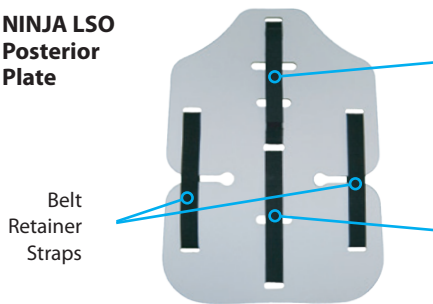

# NINJA™ Progressive Spinal System Components

NINJA Belt

**NINJA PRO**  
Posterior  
Shell

Spinal Relief

NINJA PRO

**NINJA LSO**  
Posterior  
Plate

Adjustable Kyphosis Strap

Adjustable Lordosis-Strap

NINJA LSO

**NINJA Mid LSO**  
Posterior  
Plate

Adjustable Lordosis Strap

NINJA LSO  
Mid Profile

P/N	Size
08-1011	Ninja Belt
08-1012	Ninja Pro
08-1013	Ninja LSO
08-1014	Ninja Mid-Profile