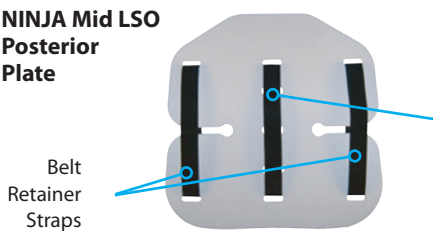

# NINJA™ Progressive Spinal System Components

NINJA Belt

**NINJA PRO**  
Posterior  
Shell

Spinal Relief

NINJA PRO

**NINJA LSO**  
Posterior  
Plate

Adjustable Kyphosis Strap

Adjustable Lordosis-Strap

NINJA LSO

**NINJA Mid LSO**  
Posterior  
Plate

Adjustable Lordosis Strap

NINJA LSO  
Mid Profile

P/N	Size
08-1011	Ninja Belt
08-1012	Ninja Pro
08-1013	Ninja LSO
08-1014	Ninja Mid-Profile